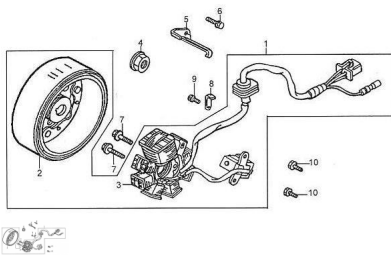

VOLANTE MAGNÉTICO

Rating: Not Rated Yet

Price:

Variant price modifier:

Base price with tax:

Price with discount:

Salesprice with discount:

Sales price:

Sales price without tax:

Discount:

Tax amount:

[Ask a question about this product](#)

Description

	Ref.	Título	Código
1		CONJUNTO MAGNETO	89-82100-G011
2		CAMPANA VOLANTE	89-82130-G011
3		COMP. ESTATOR	89-82120-G011
4		TUERCA AUTOBLOQUEANTE M10X1.25	89-B061870100
6		TORNILLO M5X10	89-B1667400-4
7		TORNILLO M6X18	89-B1667400-5
8		CALIPER	89-12305-G011
9		TORNILLO M5X6	89-B166740005
10		TORNILLO M5X10	89-B057830005-2