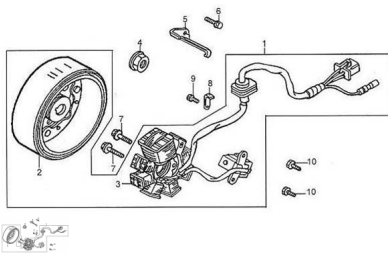

VOLANTE MAGNÉTICO

Rating: Not Rated Yet

Price:

Variant price modifier:

Base price with tax:

Price with discount:

Salesprice with discount:

Sales price:

Sales price without tax:

Discount:

Tax amount:

[Ask a question about this product](#)

Description

	Ref.	Título		Código
1		CONJUNTO MAGNETO		89-82100-G011
2		CAMPANA VOLANTE		89-82130-G011
3		COMP. ESTATOR		89-82120-G011
4		TUERCA AUTOBLOQUEANTE M10X1.25		89-B061870100
6		TORNILLO M5X10		89-B1667400-4