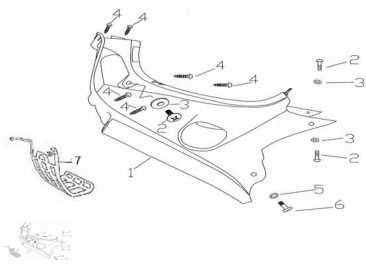

## VESTIMENTA CUBREMOTOR / PARRILLA CENTRAL

Rating: Not Rated Yet

**Price:**

Variant price modifier:

Base price with tax:

Price with discount:

Salesprice with discount:

Sales price:

Sales price without tax:

Discount:

Tax amount:

[Ask a question about this product](#)

Description

	Ref.	Título	Código
1		CARENADO CUBREMOTOR	25-64331-FYG10C
2		TORNILLO ESPECIAL	25-90113-06020-
3		ARANDELA DE GOMA	25-64356-FYG-00
4		TORNILLO ST4,8 X 16	25-GB845-85-480
5		ARANDELA	25-64363-FYG-00
6		TORNILLO M6 X 16	25-GB5789-86-14
7		PARRILLA (CENTRAL) PORTA OBJETOS	25-80045