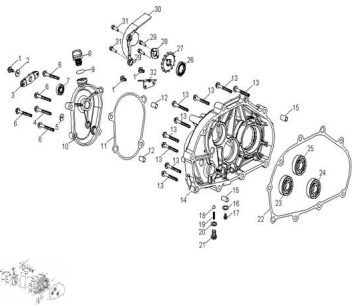

VARIADOR TRASERO

Rating: Not Rated Yet

Price:

Variant price modifier:

Base price with tax:

Price with discount:

Salesprice with discount:

Sales price:

Sales price without tax:

Discount:

Tax amount:

[Ask a question about this product](#)

Description	Ref.	Título	Código
	1	TORNILLO M6 X 25 X 1	62-96000
	2		62-94101
	3	PALANCA VARIADOR	62-21317
	4	TORNILLO M6 X 25 X 1	62-96000
	5		62-94101
	6	TORNILLO M6 X 25 X 1	62-96000
	7	RETEN 27 X 42	62-96500
	8	TAPON	62-15650