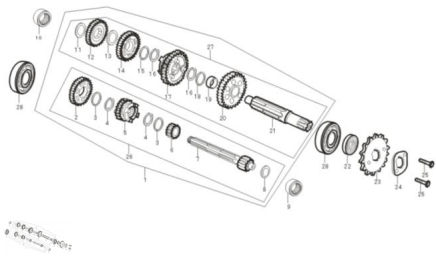

## TRANSMISION (HOT 90 - HOT G2)

Rating: Not Rated Yet

**Price:**

Variant price modifier:

Base price with tax:

Price with discount:

Salesprice with discount:

Sales price:

Sales price without tax:

Discount:

Tax amount:

[Ask a question about this product](#)

Description	Ref.	Título	Código
	1		39-900-18
	2		39-80170
	5		
	6		39-80175
	7	EJE PRIMARIO	
	12		39-80180

Ref.	Título	Código	
	14		39-80185
	17		39-80190
	20		
	21	EJE SECUN DARIO	
	23	PIÑON SALIDA Z=14	
	26	EJE DE TR	39-900-3
	27	EJE DE TR	39-900-2