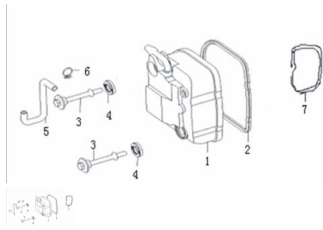

## TAPA DE CILINDRO

Rating: Not Rated Yet

**Price:**

Variant price modifier:

Base price with tax:

Price with discount:

Salesprice with discount:

Sales price:

Sales price without tax:

Discount:

Tax amount:

[Ask a question about this product](#)

Description

Ref.	Título	Código
1	COBERTOR CILINDRICO PRINCIPAL	36-30700J0
2	JUNTA	36-30704J0
3	TORNILLO CILINDRICO COVERTOR PRINCIPAL	36-201313
4	JUNTA	36-30707J0
5	MANGUERA COMUSTIBLE	36-201110-1
6	SEGURO MANGUERA	36-201227-1
7	TUERCA RETEN GOMA	36-30718J0