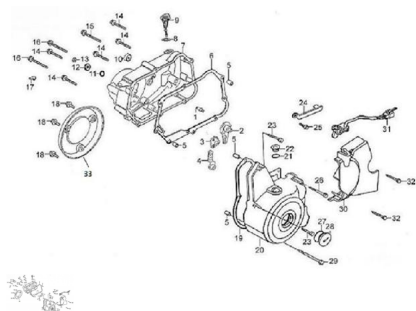

TAPA CARTER

Rating: Not Rated Yet

Price:

Variant price modifier:

Base price with tax:

Price with discount:

Salesprice with discount:

Sales price:

Sales price without tax:

Discount:

Tax amount:

[Ask a question about this product](#)

Description

Ref.	Título	Código
1	TORNILLO DE AJUSTE, EMBRAGUE M8	89-91112-G011
2	COMPONENTES PLATO DE LEVAS	89-2245A-G011
3	BALANCÍN EMBRAGUE COMP.	89-22440-G011
4	LEVA DE EMBRAGUE	89-2245A-G011
5	PASADOR GUÍA 8X12X6.3	89-91501-D002
6	JUNTA, TAPA DERECHA CARTER	89-90206-HZ31
7	TAPA CARTER DERECHA	89-12421-G011
8	O-RING 18X3X3.5	89-90106-D002
9	VARILLA MEDIDOR DE ACEITE	89-14301-G011
10	RETEN 13.7X24X5	89-90304-D002
11	O-RING 8X1.8	89-90122-G011
12	ARANDELA 8	89-B000950008
13	TUERCA M8	89-B617000800
14	TORNILLO M6X40	89-B166740006-4