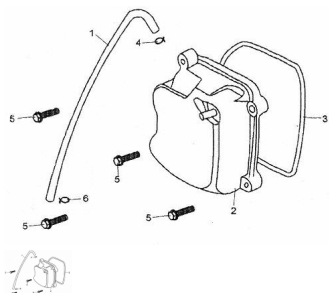

## TAPA CABEZA DE CILINDRO

Rating: Not Rated Yet

**Price:**

Variant price modifier:

Base price with tax:

Price with discount:

Salesprice with discount:

Sales price:

Sales price without tax:

Discount:

Tax amount:

[Ask a question about this product](#)

Description	Ref.	Título	Código
	1	TUBO SALIDA DE AIRE ZCT 150	16-110301
	2	TAPA CABEZA DE CILINDRO ZCT 150	16-110302
	3	JUNTA TAPA CABEZA DE CILINDRO ZCT 150	16-110303
	4		16-110304
	5	TORNILLO M6 X 25	16-110305
	6		16-110306