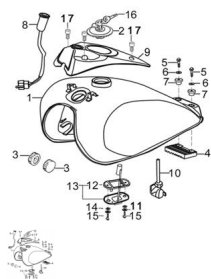

TANQUE DE NAFTA

Rating: Not Rated Yet

Price:

Variant price modifier:

Base price with tax:

Price with discount:

Salesprice with discount:

Sales price:

Sales price without tax:

Discount:

Tax amount:

[Ask a question about this product](#)

Description	Ref.	Título	Código
	1		83-16610
	2	TAPA TANQUE DE COMBUSTIBLE	83-48200
	3	TACOS DE GOMA DEL ANTEROS	83-16951/1
	4	TACOS DE GOMA	83-16995/1
	5	BULON M6X35	
	6