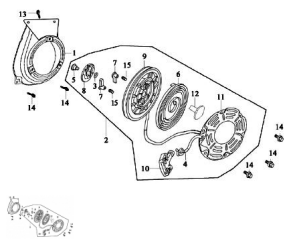

TANQUE DE COMBUSTIBLE

Rating: Not Rated Yet

Price:

Variant price modifier:

Base price with tax:

Price with discount:

Salesprice with discount:

Sales price:

Sales price without tax:

Discount:

Tax amount:

[Ask a question about this product](#)

Description	Ref.	Título	Código
	1	SUB	G1-19710
	1	TANQUE DE NAFTA	G1-16610
	2	TAPA TANQUE C	G1-16510
	2	BOBINA DE	G1-27300
	3	RESORTE	G1-27311
	3	SENSOR DE COMBUSTIBLE	G1-16916
	4	TUBO DES	G1-16950