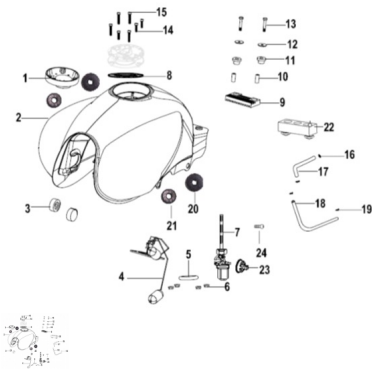

TANQUE DE COMBUSTIBLE

Rating: Not Rated Yet

Price:

Variant price modifier:

Base price with tax:

Price with discount:

Salesprice with discount:

Sales price:

Sales price without tax:

Discount:

Tax amount:

[Ask a question about this product](#)

Description	Ref.	Título	Código
	1	COMP.DE APOYO TAPA TANQUE DE COMB.	
	2	TANQUE DE COMBUSTIBLE - BLANCO WF	
	2	TANQUE DE COMBUSTIBLE - NEGRO BC	
	2	TANQUE DE COMBUSTIBLE - ROJO TL