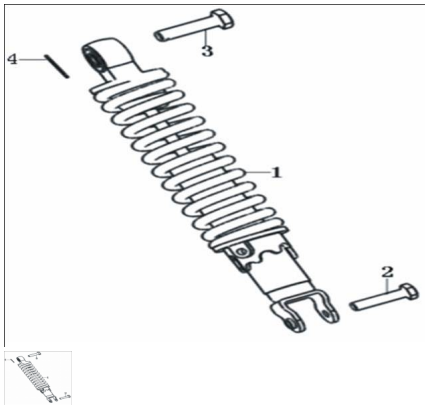

SUSPENSION TRASERA

Rating: Not Rated Yet

Price:

Variant price modifier:

Base price with tax:

Price with discount:

Salesprice with discount:

Sales price:

Sales price without tax:

Discount:

Tax amount:

[Ask a question about this product](#)

Description

	Ref.	Título	Código
1		C. AMORTIGUADOR TRASERO	36-63100J4F
2		TORNILLO C/FLANGE M8 X 31	36-63015J0E
3		TORNILLO M10 X 1,25 X 40	36-B0114100