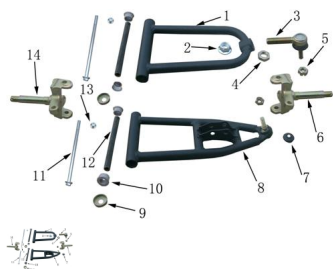

SUSPENSION DELANTERA

Rating: Not Rated Yet

Price:

Variant price modifier:

Base price with tax:

Price with discount:

Salesprice with discount:

Sales price:

Sales price without tax:

Discount:

Tax amount:

[Ask a question about this product](#)

Description	Ref.	Título	Código
	1	BRAZO DE	
	2	TUERCA A	
	3	ROTULA	
	4	TUERCA A	
	5	TUERCA	

ESTRUCTURA : SUSPENSION DELANTERA

Ref.	Título	Código	
	6		
	7		
	8	BRAZO DE	
	9		
	10		
	11	BULON M12X210	
	12	BUJE SEP ARADOR 1	
	13	TUERCA A	
	14		