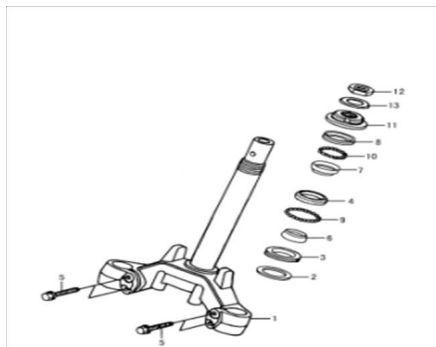

SISTEMA DE DIRECCION

Rating: Not Rated Yet

Price:

Variant price modifier:

Base price with tax:

Price with discount:

Salesprice with discount:

Sales price:

Sales price without tax:

Discount:

Tax amount:

[Ask a question about this product](#)

Description

ESTRUCTURA : SISTEMA DE DIRECCION

	Ref.	Título		Código
1		CRUCETA		5-51410H50000
2		ARANDELA		5-51625H50000
3		RETEN INFERIOR CRUCETA		5-51626H50000
4		CUBETA TUBO DE GIRO		5-56622H50000
5		PERNO CRUCETA		5-01570-19456
6		CUBETA INFERIOR		5-52612H50000
7		CUBETA TUBO DE GIRO		5-52611H50000
7		CUBETA EXTERNA INFERIOR		5-51622H50000
8		CUBETA INFERIOR		5-51621H50000
9		JAULA PORTA BOLILLA		5-51660H50000
10		JAULA PORTA BOLILLA 2		5-51650H50000
11		TUERCA AJUSTABLE		5-51630H50001
12		TUERCA AUTOBLOQUEANTE CRUCETA		5-09140H26001
13		ARANDELA INFERIOR		5-09166-26001