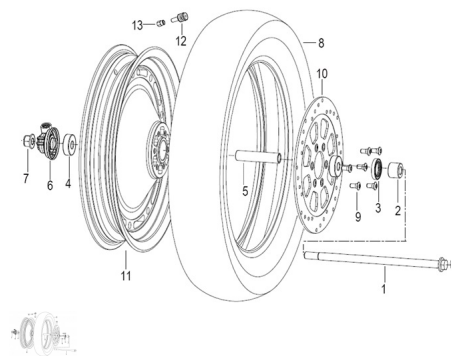

RUEDA DELANTERA

Rating: Not Rated Yet

Price:

Variant price modifier:

Base price with tax:

Price with discount:

Salesprice with discount:

Sales price:

Sales price without tax:

Discount:

Tax amount:

[Ask a question about this product](#)

Description	Ref.	Título	Código
	1	EJE DE RUEDA DE LANTERA	
	2		
	3		
	4		
	5