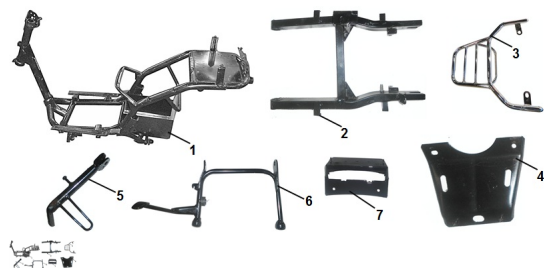

PORTA OBJETOS TRASERO

Rating: Not Rated Yet

Price:

Variant price modifier:

Base price with tax:

Price with discount:

Salesprice with discount:

Sales price:

Sales price without tax:

Discount:

Tax amount:

[Ask a question about this product](#)

Description

	Ref.	Título		Código
1		CONJUNTO CUADRO		207-80320
2		BALANCIN		207-80325
3		PORTAEQUIPAJE TRASERO		207-80330
4		SOPORTE GUARDABARRO TRASERO		207-80335
5		SOSTEN LATERAL		207-80340
6		CABALLETE		207-80345
7		SOPORTE FAROL TRASERO		207-80350