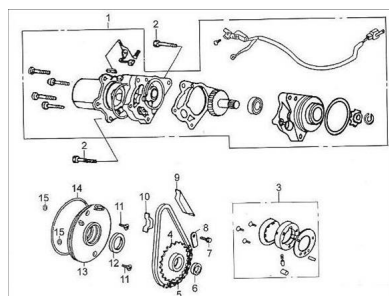

MOTOR DE ARRANQUE

Rating: Not Rated Yet

Price:

Variant price modifier:

Base price with tax:

Price with discount:

Salesprice with discount:

Sales price:

Sales price without tax:

Discount:

Tax amount:

[Ask a question about this product](#)

Description

	Ref.	Título	Código
1		CONJUNTO MOTOE DE ARRANQUE	89-82200-G011
2		TORNILLO M6X50	89-B1667400-6
3		EMBRAGUE DE ARRANQUE	89-21300-G011
4		CORONA PRIMARIA	89-2142A-G011
5		CADENA ENCENDIDO ACCIONADO POR MOTOR	89-2141B-G011
6		O-RING 19X30X5	89-90309-D002
7		TORNILLO M6X10	89-B1667400-7
8		CHAVETA	89-21407-G011