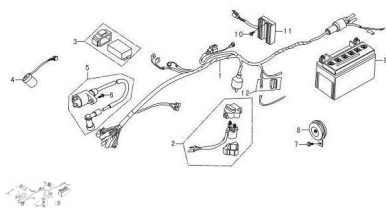

INSTALACION ELECTRICO

Rating: Not Rated Yet

Price:

Variant price modifier:

Base price with tax:

Price with discount:

Salesprice with discount:

Sales price:

Sales price without tax:

Discount:

Tax amount:

[Ask a question about this product](#)

Description

Ref.	Título	Código
1	INSTALACION ELECTRICA	85-271230
2	RELAY DE ARRANQUE	85-270810
3	CDI	85-271000
4	DESTELLADOR	85-280150
5	BOBINA DE IGNICION	85-270920
6	TORNILLO C/FLANGE M8 X 40	85-380140
7	TORNILLO C/FLANGE M8 X 40	85-380140
8	BOCINA	85-280190
9	BATERIA	85-271060
10	TORNILLO C/FLANGE M8 X 40	85-380140
11	REGULADOR DE VOLTAJE	85-270880
12	PROTECTOR FUSIBLE	85-272490