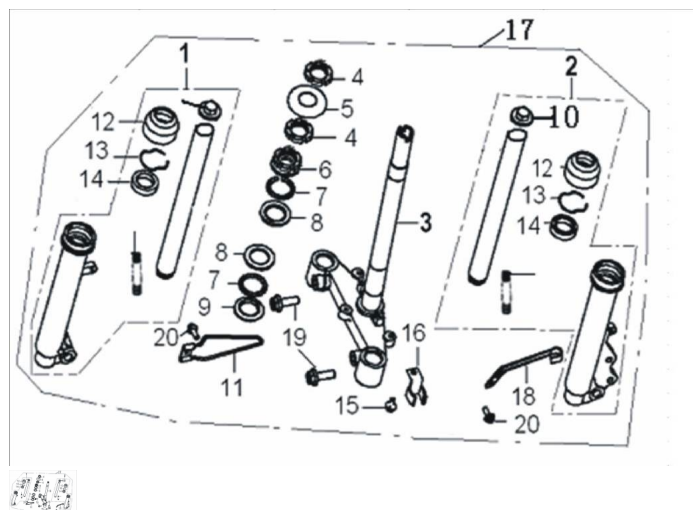

HORQUILLA DELANTERA

Rating: Not Rated Yet

Price:

Variant price modifier:

Base price with tax:

Price with discount:

Salesprice with discount:

Sales price:

Sales price without tax:

Discount:

Tax amount:

[Ask a question about this product](#)

Description

	Ref.	Título	Código
1		HORQUILLA DERECHA	36-43300J4G
2		HORQUILLA IZQUIERDA	36-43200J4G
3		CRUCETA DE DIRECCION	36-43100BMB
4		TUERCA II	36-43008BMA
5		CUBETA SUPERIOR	36-43005BMB