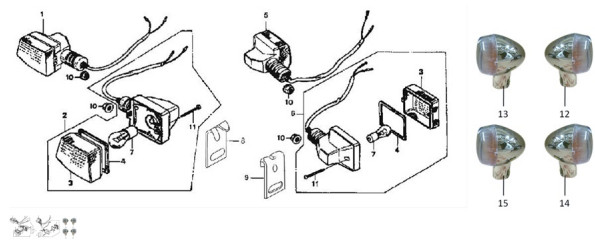

## GUIÑO DELANTERO

Rating: Not Rated Yet

**Price:**

Variant price modifier:

Base price with tax:

Price with discount:

Salesprice with discount:

Sales price:

Sales price without tax:

Discount:

Tax amount:

[Ask a question about this product](#)

Description

Ref.	Título	Código
1	FAROL DE GIRO DELA NTERO DERECHO	28-33610
2	FAROL DE GIRO DELA NTERO IZQUIERDO	28-33640
3	LENTE FAROL DE GIRO	28-33611
4	JUNTA FAROL DE GIRO	28-33612
5	FAROL DE GIRO TRASERO DERECHO	28-33650
6	FAROL DE	28-33660