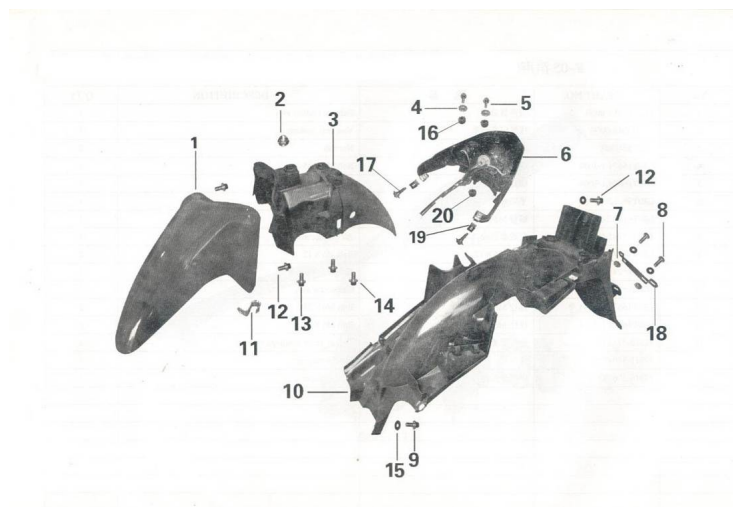

GUARDABARRO TRASERO / DELANTERO

Rating: Not Rated Yet

Price:

Variant price modifier:

Base price with tax:

Price with discount:

Salesprice with discount:

Sales price: 1,00 \$

Sales price without tax: 1,00 \$

Discount:

Tax amount:

[Ask a question about this product](#)

Description

| Ref. | Título | Código |
|------|--|-------------|
| 1 | PARTE DELANTERA GUARDABARRO DEALATERO ROJA | 92-53111R0 |
| 1 | PARTE DELANTERA GUARDABARRO DEALATERO AMARILLA | 92-53111AM |
| 1 | PARTE DELANTERA GUARDABARRO DEALATERO AZUL | 92-53111AZ |
| 1 | PARTE DELANTERA GUARDABARRO DEALATERO NEGRA | 92-53111NE |
| 1 | PARTE DELANTERA GUARDABARRO DEALATERO GRIS | 92-53111GR |
| 2 | TUERCA M10 X 1,25 | 92-GB/T6 |
| 3 | PARTE TRASERA GUARDABARRO TRASERO | 92-53118 |
| 4 | ARANDELA 6 | 92-GB/T9-3 |
| 5 | TORNILLO M6 X 20 | 92-GB/T1-11 |