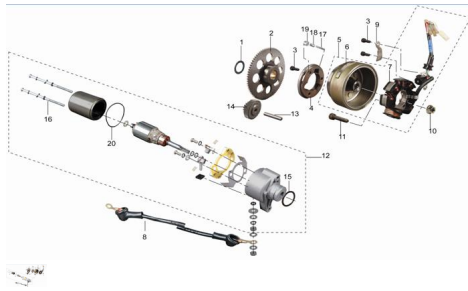

GRUPO VOLANTE MAGNETICO

Rating: Not Rated Yet

Price:

Variant price modifier:

Base price with tax:

Price with discount:

Salesprice with discount:

Sales price:

Sales price without tax:

Discount:

Tax amount:

[Ask a question about this product](#)

Description

Ref.	Título	Código
	CDI magneto components	111-F34-D5000
	Rotor assembly	111-F34-D5200
	Stator combinations	111-F34-D5100
1	Gasket	111-ZA1-80040
2	Starting moter sprocket	111-ZA1-84000
3	Screw	111-BYBK1004
4	Starter clutch outer assy	111-ZA1-83000
5	CDI magneto components	111-ZA5-11000
6	Rotor assembly	111-ZA5-11100