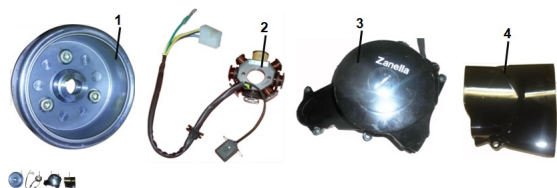

## GRUPO VOLANTE MAGNETICO Y ESTATOR

Rating: Not Rated Yet

**Price:**

Variant price modifier:

Base price with tax:

Price with discount:

Salesprice with discount:

Sales price:

Sales price without tax:

Discount:

Tax amount:

[Ask a question about this product](#)

Description	Ref.	Título	Código
	1	ROTOR PARA ESTATOR DE 8 BOBINAS	107-80065
	2	ESTATOR VOLANTE	107-80060
	3		150-80460
	4	TAPA PIÑON (NEGRO)	39-800-3-1