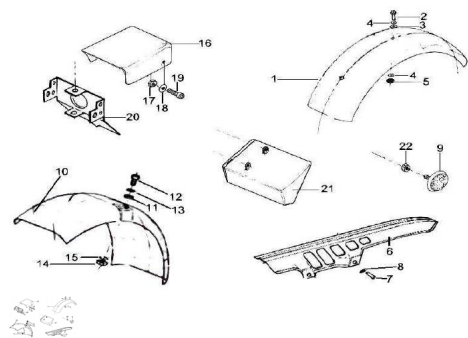

GRUPO VESTIMENTA

Rating: Not Rated Yet

Price:

Variant price modifier:

Base price with tax:

Price with discount:

Salesprice with discount:

Sales price:

Sales price without tax:

Discount:

Tax amount:

[Ask a question about this product](#)

Description	Ref.	Título	Código
	1		
	2	Tornillo cabeza hexagonal M6x15	511506
	3		281900010
	4	Arandela plana ø6	100306
	5	Tuerca hexagonal	700314040
	6	Cubre