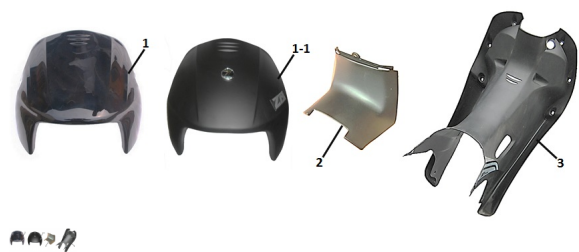

GRUPO VESTIMENTA

Rating: Not Rated Yet

Price:

Variant price modifier:

Base price with tax:

Price with discount:

Salesprice with discount:

Sales price:

Sales price without tax:

Discount:

Tax amount:

[Ask a question about this product](#)

Description

Ref.	Título	Código
1	TAPA FRONTAL ROJA	95-43251RO
1	TAPA FRONTAL NEGRA	95-43252NE
1	TAPA FRONTAL NARANJA	95-43253NA
1	TAPA FRONTAL GRIS	95-43251GR
1.1	TAPA FRONTAL BLANCA ZB 110 Z1	95-43251BL
1.1	TAPA FRONTAL GRIS MATE ZB 110 Z1	95-43251GM
1.1	TAPA FRONTAL NEGRO MATE ZB 110 Z1	95-43251NM
2	TAPA MEDIA TRASERA NEGRO	49-43641NE
2	TAPA MEDIA TRASERA NARANJA	95-43571NA
2	TAPA MEDIA TRASERA AZULADO	95-43572AZ
2	TAPA MEDIA TRASERA ROJO	95-43573RO
3	CARENADO CUBREMOTOR NEGRO	49-43611
3	CARENADO CUBREMOTOR NEGRO MP3	136-80040