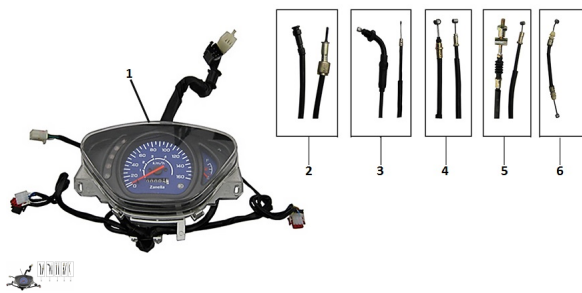

GRUPO VELOCIMETRO

Rating: Not Rated Yet

Price:

Variant price modifier:

Base price with tax:

Price with discount:

Salesprice with discount:

Sales price:

Sales price without tax:

Discount:

Tax amount:

[Ask a question about this product](#)

Description

Ref.	Título	Código
1	CONJUNTO VELOCIMETRO	10-37000
2	TRANSMISION VELOCIMETRO	49-46700
3	CABLE ACELERADOR	10-46310
4	CABLE CEBADOR	10-46330
5	CABLE DE FRENO DELANTERO	10-46100
6	CABLE TRABA ASIENTO	10-48330