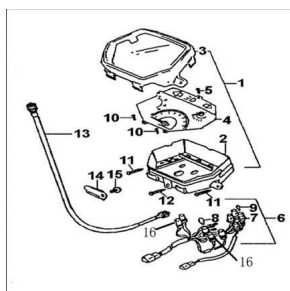

GRUPO VELOCIMETRO

Rating: Not Rated Yet

Price:

Variante price modifier:

Base price with tax:

Price with discount:

Salesprice with discount:

Sales price:

Sales price without tax:

Discount:

Tax amount:

[Ask a question about this product](#)

Description

	Ref.	Título	Código
1		CONJUNTO VELOCIMETRO	9-37000
2		SOPORTE VELOCIMETRO	9-37960
3		LENTE VELOCIMETRO	9-37941
4		TABLERO DE INSTRUMENTOS	9-37954
5		TORNILLO ST2.1X5	9-GB/T8-10
6		INSTALACION VELOCIMETRO	9-37910
7		CABLE LUCES	9-37920
8		BULBO 12V-1.7W	9-GB/T1-3
9		BULBO 12V-3.4W	9-GB/T1-4
10		TORNILLO M5X16	9-GB/T8-11
11		TORNILLO ST3.2X30	9-GB/T8-12
12		TORNILLO ST3.2X35	9-GB/T8-13
13		CABLE FLEXIBLE, ODOMETRO	9-46700
14		PRECINTO	9-37952
15		TORNILLO M6X12	9-GB/T5-4
16		BULBO 12V-1.7W	9-GB/T1-5