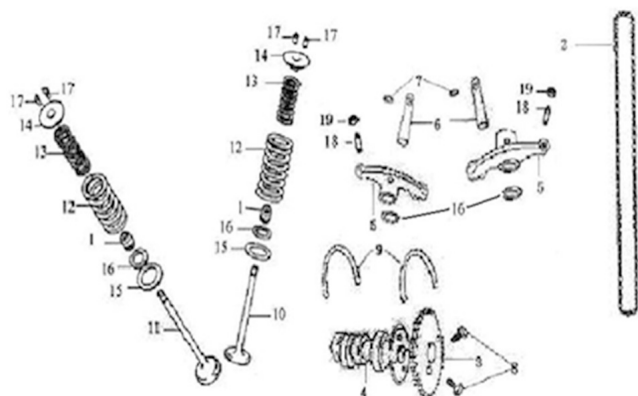

GRUPO VALVULAS

Rating: Not Rated Yet

Price:

Variant price modifier:

Base price with tax:

Price with discount:

Salesprice with discount:

Sales price:

Sales price without tax:

Discount:

Tax amount:

[Ask a question about this product](#)

Description	POS.	CODIGO	DESCRIPCION	DESCRIPTION	CANT
	1	231-14730	RETEN DE VALVULA	Oil Seal,Valve Stem	2
	2	231-14350	VARILLA DE EMPUJE	timing chain	1
	3	231-14321	PIÑON CONDUCTOR ARBOL DE LEVAS	driven sprocket	1
	4	231-14110	ARBOL DE LEVAS	camshaft	1
	5	231-14411	BALANCIN DE VALVULAS	valve rocker	2
	6	231-14413	REGULADOR DE VALVULAS	rockshaft	2
	9	231-14117	BANCADA DEL ARBOL DE LEVAS	camshaft location block	2
	10	231-14710	VALVULA DE ADMISION	Inlet Valve	1
	11	231-14720	VALVULA DE ESCAPE	Exhaust Valve	1
	12	231-14755	RESORTE DE VALVULA EXTERNO	Outer Spring,Valve	2
	13	231-14756	RESORTE DE VALVULA EXTERNO	Inner Spring,Valve	2
	14	231-14751	PLATILLO DE VALVULAS	Spring Seat,Upper	2
	15	231-14753	ARANDELA SUPERIOR RESORTE DE VALVULA	Spring Seat,Outer	2