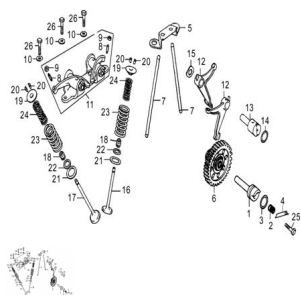

GRUPO VALVULAS

Rating: Not Rated Yet

Price:

Variant price modifier:

Base price with tax:

Price with discount:

Salesprice with discount:

Sales price:

Sales price without tax:

Discount:

Tax amount:

[Ask a question about this product](#)

Description	Ref.	Título	Código
	1	EJE ENGR ANAJE ARBOL DE LEVAS	7-14132
	2	RESORTE ARBOL DE LEVA	7-14134
	3	O-RING 20 X 2.5	7-14136
	4	TAPON ARBOL DE LEVAS	7-14137
	5	SOPORTE BARRA DE EMPUJE	18-14261
	6		7-14220
	7	VARILLA I	18-14250