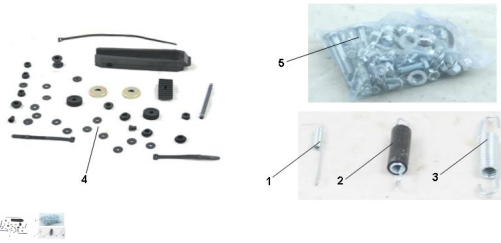

GRUPO TORNILLERIA, RESORTES Y BUJES GOMA

Rating: Not Rated Yet

Price:

Variant price modifier:

Base price with tax:

Price with discount:

Salesprice with discount:

Sales price:

Sales price without tax:

Discount:

Tax amount:

[Ask a question about this product](#)

Description

	Ref.	Título	Código
1		Resorte freno trasero	116-80280