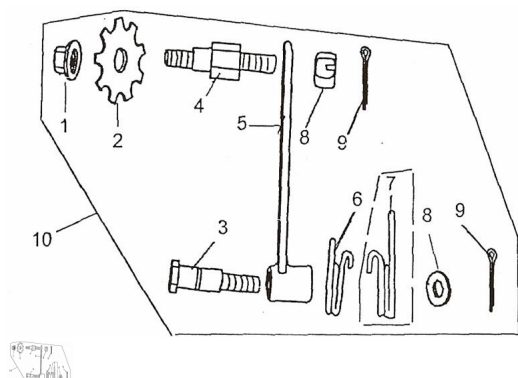

GRUPO TENSOR CADENA

Rating: Not Rated Yet

Price:

Variant price modifier:

Base price with tax:

Price with discount:

Salesprice with discount:

Sales price:

Sales price without tax:

Discount:

Tax amount:

[Ask a question about this product](#)

Description	Ref.	Título	Código
	1	TUERCA M6	
	2	CORONA ZCT 125	21-29521
	3	EMPALME FRONTAL TENSOR CADENA ZCT 125	21-61531
	4	EMPALME	21-61532
	5	ESTIRA CADENA ZCT 125	21-61520