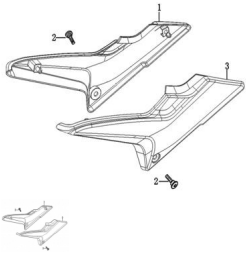

## GRUPO TAPAS LATERALES

Rating: Not Rated Yet

**Price:**

Variant price modifier:

Base price with tax:

Price with discount:

Salesprice with discount:

Sales price:

Sales price without tax:

Discount:

Tax amount:

[Ask a question about this product](#)

Description	Ref.	Título	Código
	1	TAPA LAT IZQ BAJO TANQUE	138-34075
	2	TORNILLO	138-38012
	3	TAPA LAT DER BAJO TANQUE	138-34087