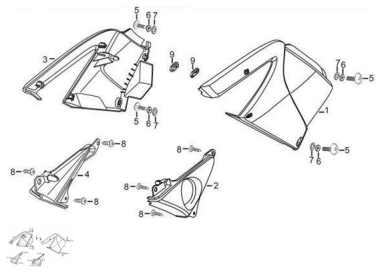

GRUPO TAPAS LATERALES

Rating: Not Rated Yet

Price:

Variant price modifier:

Base price with tax:

Price with discount:

Salesprice with discount:

Sales price:

Sales price without tax:

Discount:

Tax amount:

[Ask a question about this product](#)

Description

Ref.	Título	Código
1	TAPA BAJO TANQUE	
2		
3	TAPA BAJO TANQUE DERECHA	

Ref.	Título	Código
4		
5		
6		82-38045
7		82-38092
8	TORNILLO TAPA	82-38031
9	BUJE DE GOMA	