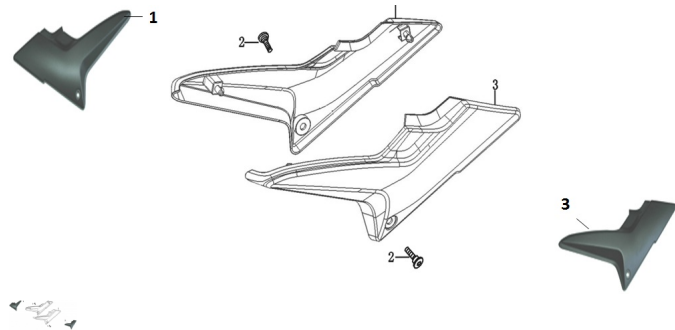

GRUPO TAPAS LATERALES (RX 200 NAKED, RX 200 NAKED E, RX 200 R, RX 200 RE)

Rating: Not Rated Yet

Price:

Variant price modifier:

Base price with tax:

Price with discount:

Salesprice with discount:

Sales price:

Sales price without tax:

Discount:

Tax amount:

[Ask a question about this product](#)

Description	Ref.	Título	Código
	1	TAPA LAT IZQ BAJO TANQUE	138-34075
	3	TAPA LAT DER BAJO TANQUE	138-34087