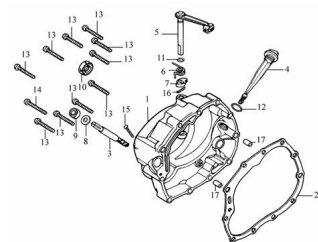

GRUPO TAPA SEMICARTER DERECHA

Rating: Not Rated Yet

Price:

Variant price modifier:

Base price with tax:

Price with discount:

Salesprice with discount:

Sales price:

Sales price without tax:

Discount:

Tax amount:

[Ask a question about this product](#)

Description	Ref.	Título	Código
	1	TAPA SEM ICARTER DERECHA	7-11310
	2	JUNTA TAPA SEM ICARTER DERECHA	7-11319
	3	EJE SALIDA	7-25911
	4	VARILLA NIVEL DE ACEITE	7-15611
	5	PALANCA DE EMBRA GUE	7-22810
	6	RESORTE	7-22821
	7	CAMARA DE EMBRA GUE	7-22822
	8		7-25913