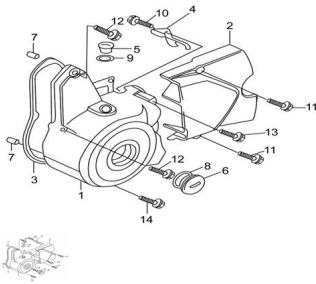

GRUPO TAPA CARTER LADO VOLANTE (ZB 110D / SEXY 110)

Rating: Not Rated Yet

Price:

Variant price modifier:

Base price with tax:

Price with discount:

Salesprice with discount:

Sales price:

Sales price without tax:

Discount:

Tax amount:

[Ask a question about this product](#)

Description

Ref.	Título	Código
1	TAPA CARTER LADO VOLANTE (GRIS)	10-11411/1P50FM
1	TAPA CARTER LADO VOLANTE (CROMADA)	3-11411/1P50FM
2	TAPA PIÑON (GRIS)	10-11451/1P50FM
2	TAPA PIÑON (CROMADA)	3-11451/1P50FM
3	JUNTA TAPA CARTER LADO VOLANTE	10-11419/1P50FM

	Ref.	Título	Código
4		ABRAZADERA ALAMBRE	10-31911/1P50FM
5		TAPON DE INSPECCION	10-11412/1P50FM
6		TAPON DE INSPECCION VOLANTE MAGNETICO	10-11413/1P50FM
7		PERNO GUÍA 8 X 12	10-11318/1P50FM
8		O-RING TAPON VENTANA 27 X 2,0	10-11415/1P50FM
9		O-RING TAPON INSPECCION 13,5 X 2,4	10-11414/1P50FM