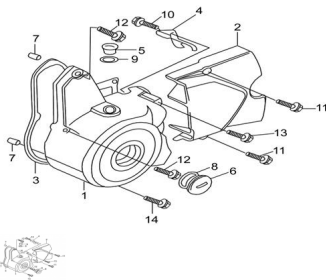

## GRUPO TAPA CARTER LADO VOLANTE (ZB 110D / SEXY 110)

Rating: Not Rated Yet

**Price:**

Variant price modifier:

Base price with tax:

Price with discount:

Salesprice with discount:

Sales price:

Sales price without tax:

Discount:

Tax amount:

[Ask a question about this product](#)

Description

Ref.	Título	Código
1	TAPA CARTER LADO VOLANTE (GRIS)	10-11411/1P50FM
1	TAPA CARTER LADO VOLANTE (CROMADA)	3-11411/1P50FM
2	TAPA PIÑÓN (GRIS)	10-11451/1P50FM
2	TAPA PIÑÓN (CROMADA)	3-11451/1P50FM
3	JUNTA TAPA CARTER LADO VOLANTE	10-11419/1P50FM
4	ABRAZADERA ALAMBRE	10-31911/1P50FM
5	TAPON DE INSPECCION	10-11412/1P50FM
6	TAPON DE INSPECCION VOLANTE MAGNETICO	10-11413/1P50FM
7	PERNO GUÍA 8 X 12	10-11318/1P50FM

	Ref.	Título	Código
8		O-RING TAPON VENTANA 27 X 2,0	10-11415/1P50FM
9		O-RING TAPON INSPECCION 13,5 X 2,4	10-11414/1P50FM