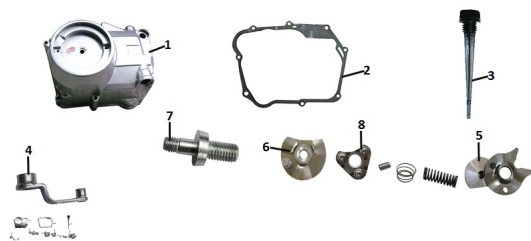

GRUPO TAPA CARTER LADO EMBRAGUE

Rating: Not Rated Yet

Price:

Variant price modifier:

Base price with tax:

Price with discount:

Salesprice with discount:

Sales price:

Sales price without tax:

Discount:

Tax amount:

[Ask a question about this product](#)

Description

	Ref.	Título	Código
1		TAPA CARTER LADO EMBRAGUE	95-310/1P50FMG-
2		JUNTA TAPA CARTER	95-319/1P50FMG
3		VARILLA DE ACEITE	95-611/1P50FMG
4		HORQUILLA SELECTORA EMBRAGUE	95-810/1P50FMG-
5		PLACA SELECTORA EMBRAGUE	95-830/1P50FMG-
6		PLACA SEPARADORA	95-840/1P50FMG-
7		TORNILLO	95-871/1P50FMG-
8		EMPUJADOR	95-850/1P50FMG-