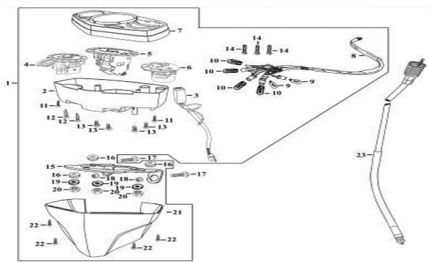

GRUPO TABLERO

Rating: Not Rated Yet

Price:

Variant price modifier:

Base price with tax:

Price with discount:

Salesprice with discount:

Sales price:

Sales price without tax:

Discount:

Tax amount:

[Ask a question about this product](#)

Description	Ref.	Título	Código
	1		
	2	CAJA VEL	82-28141
	3		82-28181
	4		82-28170
	5		82-28160