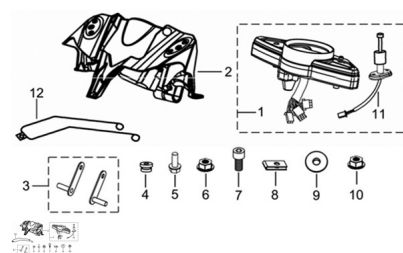

GRUPO TABLERO

Rating: Not Rated Yet

Price:

Variant price modifier:

Base price with tax:

Price with discount:

Salesprice with discount:

Sales price:

Sales price without tax:

Discount:

Tax amount:

[Ask a question about this product](#)

Description	Ref.	Título	Código
	1	TABLERO I	169-37100
	2	SOPORTE TABLERO I	
	3	GUIA DE SOPORTE TABLERO	169-42100
	4	GOMA DE	
	5	TORNILLO M8X35	169-5787
	6	TUERCA M6	169-6187.2
	7	TORNILLO	169-70.1