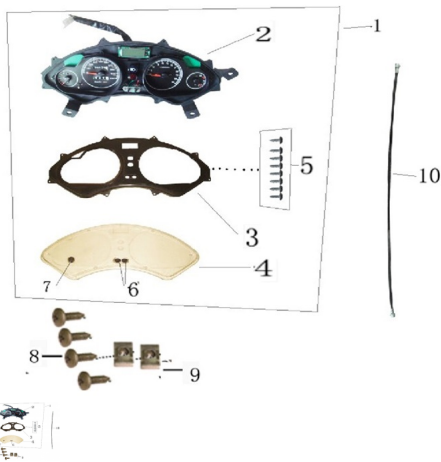

GRUPO TABLERO VELOCÍMETRO

Rating: Not Rated Yet

Price:

Variant price modifier:

Base price with tax:

Price with discount:

Salesprice with discount:

Sales price:

Sales price without tax:

Discount:

Tax amount:

[Ask a question about this product](#)

Description

ESTRUCTURA : GRUPO TABLERO VELOCÍMETRO

	Ref.	Título		Código
1		CONJ. TABLERO VELOCÍMETRO	202-80265	
4		COBERTOR DEL VELOCIMETRO	202-80280	
10		CABLE ODÓMETRO?940mm?	202-80310	