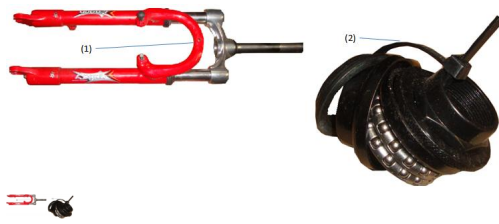

GRUPO SUSPENSION

Rating: Not Rated Yet

Price:

Variant price modifier:

Base price with tax:

Price with discount:

Salesprice with discount:

Sales price:

Sales price without tax:

Discount:

Tax amount:

[Ask a question about this product](#)

Description	Ref.	Título	Código
	1		360201000
	2	KIT MOVIM IENTO DE	360203000
	3	GRUPO S	360200000