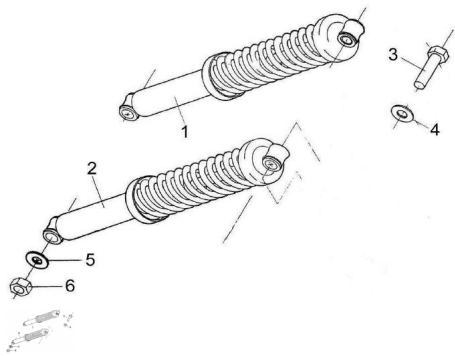

GRUPO SUSPENSIÓN

Rating: Not Rated Yet

Price:

Variant price modifier:

Base price with tax:

Price with discount:

Salesprice with discount:

Sales price:

Sales price without tax:

Discount:

Tax amount:

[Ask a question about this product](#)

Description

	Ref.	Título		Código
1		Amortiguador Mecánico		R221501000
2		Amortiguador Hidráulico		R221502000
3		Tornillo cabeza hexagonal M10 x 40		514010
4		Arandela plana ø12		100612
5		Arandela plana ø10		100410
6		Tuerca hexagonal M10		600810