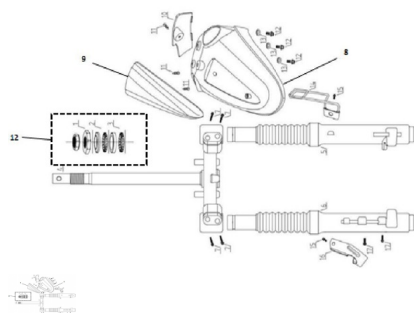

GRUPO SUSPENSIÓN

Rating: Not Rated Yet

Price:

Variant price modifier:

Base price with tax:

Price with discount:

Salesprice with discount:

Sales price:

Sales price without tax:

Discount:

Tax amount:

[Ask a question about this product](#)

Description

	Ref.	Título		Código
1		TUERCA SUPERIOR HORQUILLA	137-800-32	
2		COMPONENTE SUPERIOR COJINETES DE DIRECCION	137-800-33