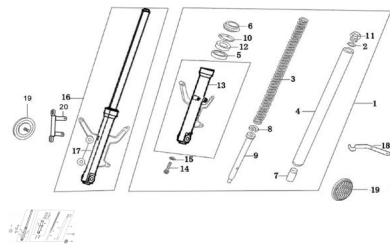

GRUPO SUSPENSION

Rating: Not Rated Yet

Price:

Variant price modifier:

Base price with tax:

Price with discount:

Salesprice with discount:

Sales price:

Sales price without tax:

Discount:

Tax amount:

[Ask a question about this product](#)

Description	Ref.	Título	Código
	1	PIERNA	138-31045
	2	ORING D=27.4_D=2.4	138-38084
	3	RESORTE BARRAL	138-31059
	4	CILINDRO BARRAL	138-31051
	5	CUBETA BARRAL	138-38044
	6		138-31057
	7	BUJE DE GOMA	138-38082
	8	RETEN	138-31061
	9	PISTON BARRAL	138-31063
	10	O-RING	138-31077
	11	TUERCA	138-31065