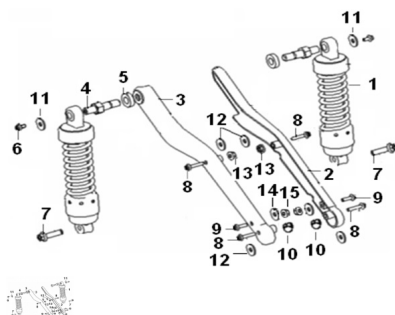

GRUPO SUSPENSION TRASERA

Rating: Not Rated Yet

Price:

Variant price modifier:

Base price with tax:

Price with discount:

Salesprice with discount:

Sales price:

Sales price without tax:

Discount:

Tax amount:

[Ask a question about this product](#)

Description	Ref.	Título	Código
	1		175-63800
	2	SOPORTE	175-65714
	3	SOPORTE	175-65713
	4	PERNO SUPERIOR DEL AMOR TIGUADOR	175-52015
	5		175-63017