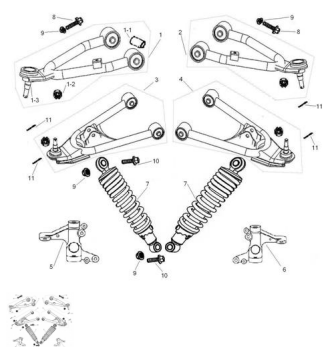

## GRUPO SUSPENSION DELANTERA

Rating: Not Rated Yet

**Price:**

Variant price modifier:

Base price with tax:

Price with discount:

Salesprice with discount:

Sales price:

Sales price without tax:

Discount:

Tax amount:

[Ask a question about this product](#)

Description	Ref.	Título	Código
	1-1	BUJE	123-38082
	1-2	TUERCA	123-38040
	1-3	BISAGRA	123-31385
	1	PARRILLA SUPERIOR	123-31262
	2	PARRILLA SUPERIOR	123-31263
	3	PARRILLA INFERIOR	123-31264

**ESTRUCTURA : GRUPO SUSPENSION DELANTERA**

---

Ref.	Título	Código	
	4	PARRILLA INFERIOR	123-31265
	5	CONJ. MAZA DEL. IZQ.	123-31268
	6	CONJ. MAZA DEL. DER.	123-31269
	7	CONJ. AM	123-31045
	8	TORNILLO	123-38014
	9	TUERCA	123-38040
	10	TORNILLO	123-38014
	11	PERNO	