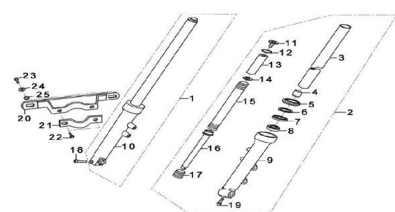

GRUPO SUSPENSIÓN DELANTERA

Rating: Not Rated Yet

Price:

Variant price modifier:

Base price with tax:

Price with discount:

Salesprice with discount:

Sales price:

Sales price without tax:

Discount:

Tax amount:

[Ask a question about this product](#)

Description	Ref.	Título	Código
	1	BARRAL D	75-52400
	2	BARRAL D	75-52500
	3	BARRAL	75-52411
	4	TUBO DEL PISTON	75-52444
	5	ANILLO DE POLVO	75-52439
	6		75-52438
	7	RETEN	75-52437
	8	O-RING	75-52447
	9	PIERNA BARRAL	75-52531