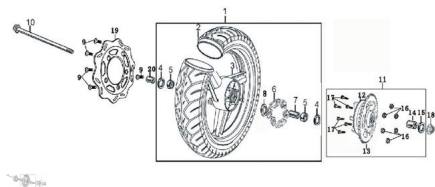

GRUPO RUEDA TRASERA

Rating: Not Rated Yet

Price:

Variant price modifier:

Base price with tax:

Price with discount:

Salesprice with discount:

Sales price:

Sales price without tax:

Discount:

Tax amount:

[Ask a question about this product](#)

Description	Ref.	Título	Código
	1	RUEDA TRASERA ARMADA	76-29022
	2	CUBIERTA	76-29015
	3	LLANTA TRASERA ALEACION	76-29037
	4	RETEN	76-38065
	5		76-38063
	6	GOMA PORTA CORONA	76-29031
	7		76-38082
	8	O-RING	76-38084
	9	TORNILLO	76-38012
	10	EJE RUEDA DE LANTERA	76-38087
	11	KIT PORTA CORONA	76-29038