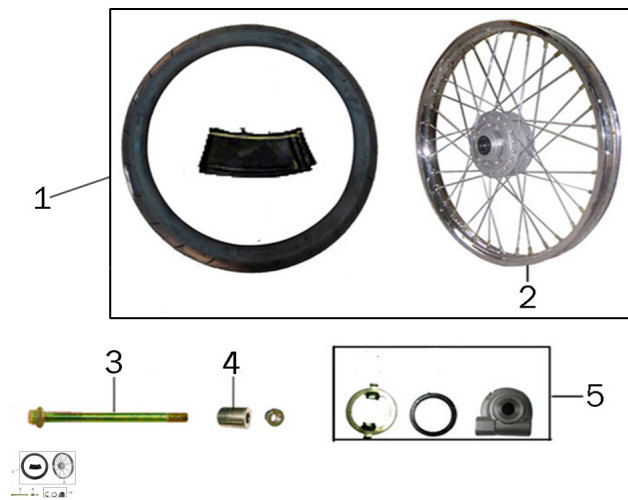

GRUPO RUEDA DELANTERA

Rating: Not Rated Yet

Price:

Variant price modifier:

Base price with tax:

Price with discount:

Salesprice with discount:

Sales price:

Sales price without tax:

Discount:

Tax amount:

[Ask a question about this product](#)

Description	POS.	CODIGO	DESCRIPCION	DESCRIPTION	CANT
	1	231-80090	RUEDA DELATERA ARMADA	Front Wheel Comp	1
	2	231-80015	LLANTA DELANTERA	Front Wheel Rim Comp	1
	3	231-80095	EJE RUEDA DELANTERA	Front Tube	1
	4	231-80100	BUJE RUEDA DELANTERA	Front Tyre	1
	5	231-238D055511	REENVIO	Speedometer Gear Box	1